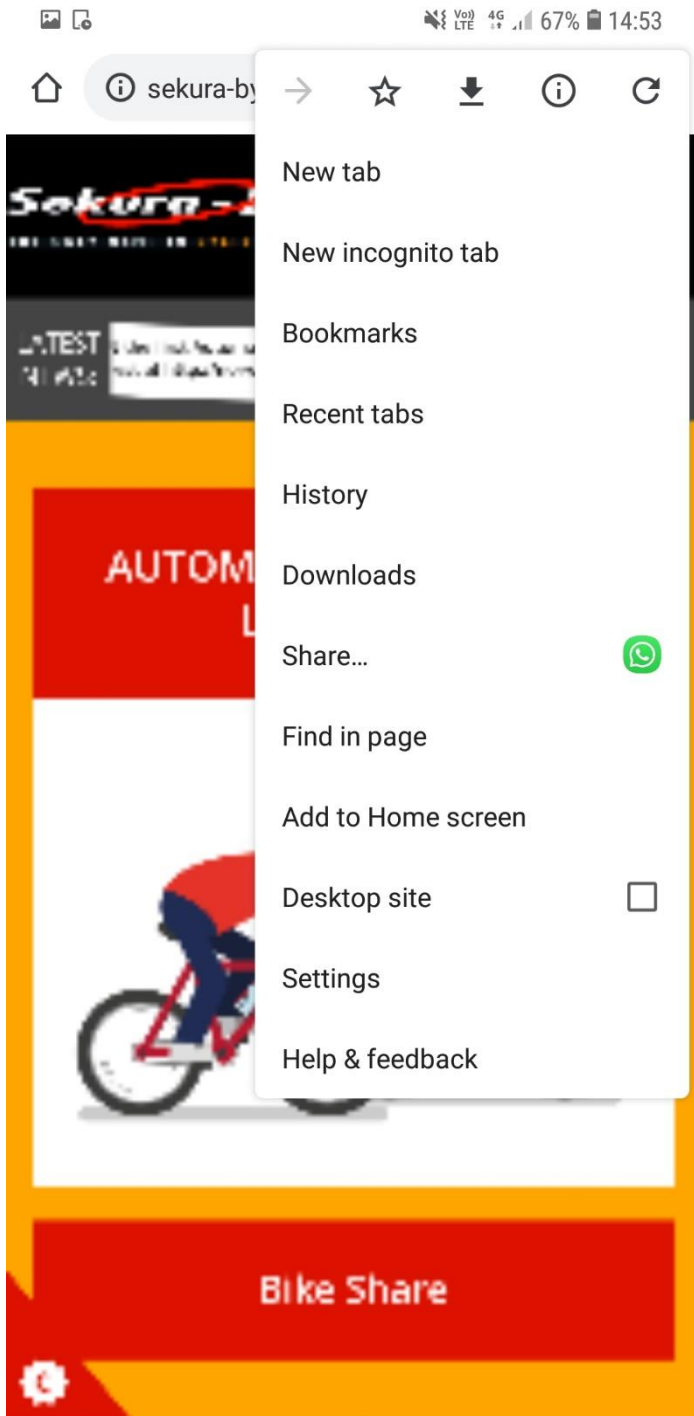

## Instructions for Adding the site as an icon on your homescreen- Android

- 1) Open your browser type the address: <http://sekura-byk.com>
- 2) Click on the icon with three dots on the top right of the browser window.

Google Chrome:

Samsung Internet:

3) Then choose 'Add to Homescreen'. The icon will now be on your homescreen.

Google Chrome:

Samsung Internet: